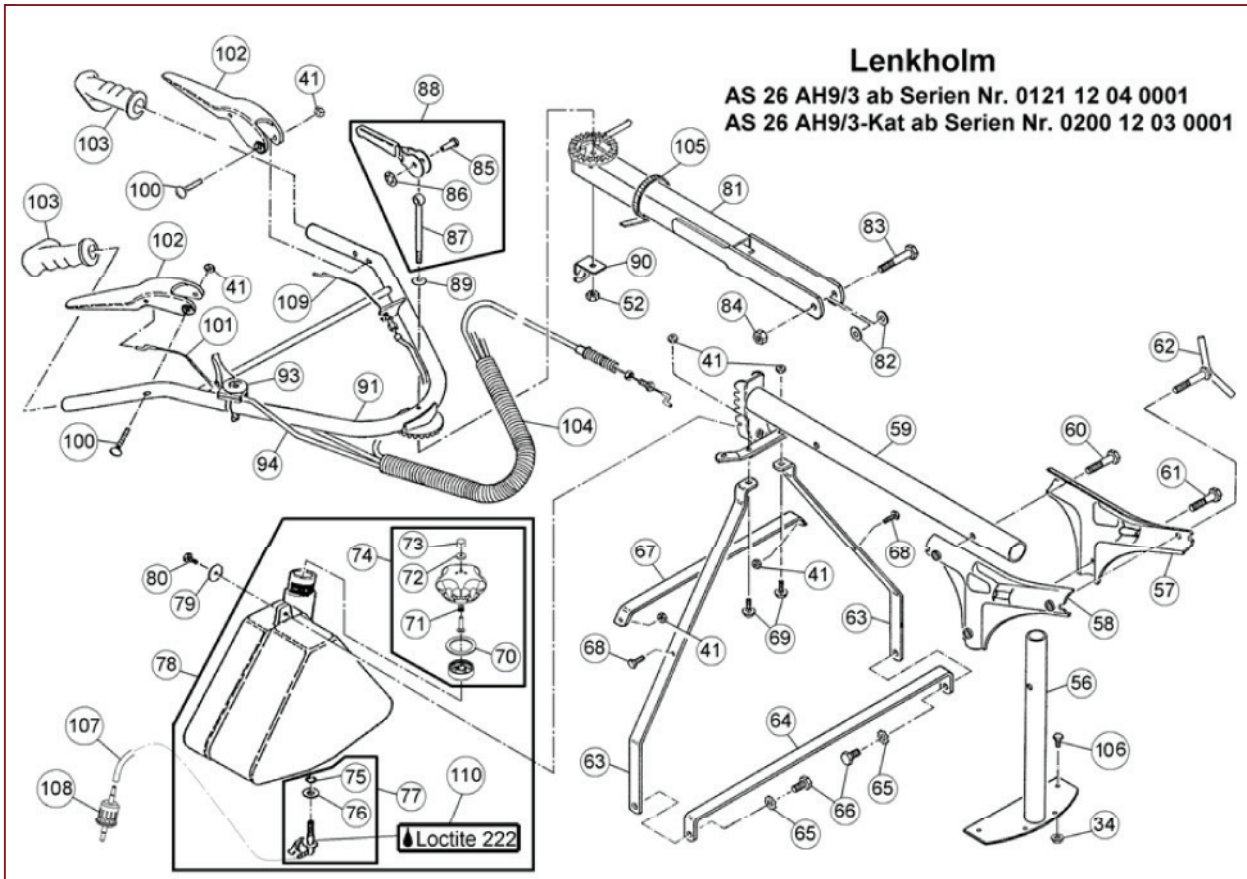

AS 26 2T und AS 26 AH9/3-Kat ab FNr. 020014040001 – ET-Dokumentation – Lenkholm

AS 26 2T und AS 26 AH9/3-Kat ab FNr. 020014040001 – ET-Dokumentation – Lenkholm

Pos	Art-Nr.	E-Nr.	Menge	Beschreibung	Modell	Info
34	G00007041	E05975	4	Sperrzahnmutter (3 Stk.)		
41	G07846008	E03829	6	6kt- Mutter selbstsichernd (10 Stk.)		
52	G07846001	E01912	1	6kt- Mutter selbstsichernd (10 Stk.)		
56	G06322263	E05398	1	Holmstütze vollst.		
57	G06322265	E05381	1	Knotenblech links		
58	G06322268	E05380	1	Knotenblech rechts vollst.		
59	G06322264	E05399	1	Holmzwischenrohr vollst.		
60	G07837042	E05432	1	6kt- Schraube (3 Stk.)		
61	G07837043	E05433	1	6kt- Schraube (3 Stk.)		
62	G06322208	E05431	1	Knebelschraube		
63	G06322262	E05400	2	Strebe		
64	G06320028	E04780	1	Versteifungsstrebe		
65	G07862006	E01970	2	Zahnscheibe (10 Stk.)		
66	G07838025	E03930	2	6kt- Schraube (5 Stk.)		
67	G06122076	E05401	1	Querstrebe		
68	G07838019	E03886	2	6kt- Schraube (10 Stk.)		
69	G07827002	E03524	2	Flachrundschr. m. 4kt- Ansatz (5 Stk.)		
70	G00019053	E04782	1	Dichtung (3 Stk.)		
71	G00007047	E06934	1	Stanz- u. Einpressmutter		
72	G00019051	E05246	1	Dichtscheibe (5 Stk.)		
73	G00007033	E05247	1	6kt- Hutmutter		
74	G06306007	E04783	1	Tankdeckel vollst.		
75	G00006032	E02412	1	O-Ring (2 Stk.)		
76	G07847017	E04350	1	Stützscheibe (5 Stk.)		
77	G06380058	E01048	1	Benzinhahn+O-Ring+Stützscheibe		
78	G06306001	E03690	1	Kraftstofftank vollst.		
79	G00010084	E03710	1	Scheibe (10 Stk.)		
80	G07890010	E05422	1	Gew. furch. Schr., Flanschkopf (3 Stk.)		
81	G06322131	E04563	1	Holmgabelrohr vollst.		
82	G07809008	E03668	2	Scheibe (5 Stk.)		
83	G07837003	E01958	1	6kt- Schraube (2 Stk.)		
84	G07846005	E01968	1	6kt- Mutter selbstsichernd (10 Stk.)		
85	G07886001	E04476	1	Bolzen mit Kopf		
86	G00027001	E04567	1	Wellensicherung		
87	G07820004	E10120	1	Augenschraube		
88	G07322010	E10119	1	Exzenterhebel mit Augenschraube		
89	G00033005	E04568	1	Tellerfeder		
90	G06122072	E04943	1	Griffhalter		
91	G06122138	E06017	1	Lenker		
93	G00680005	E04257	1	Regulierhebel		
94	G00020145	E10403	1	Gaszug		
100	G07827015	E05953	2	Flachrundschr. m. 4kt- Ansatz (2 Stk.)		
101	G00020103	E07960	1	Kupplungszug		
102	G06122125	E06050	2	Handhebel		
103	G00008070	E04813	2	Lenkergriff (L+R=2ST.) (2 Stk.)		
104	G00026029	E07084	1	Wellschlauch		
105	G00026003	E03782	1	Kabelband (2 Stk.)		
106	G07838015	E03959	4	6kt- Schraube (10 Stk.)		
107	G00150085	E04585	1	Benzinschlauch 1 meter		
108	G00023004	E12374	1	Kraftstoff-DurchgangsfILTER		
109	G00020060	E06118	1	Motorbremszug		
110	G00041019	E04719	1	LOCTITE 222 (50 ml)